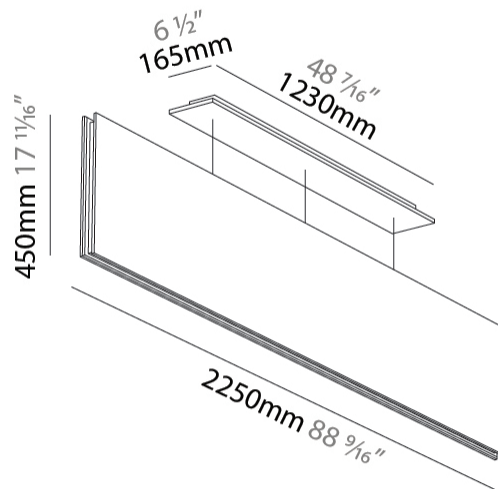

1. To build a product code in our configurator select the specify button on the base model # product page
2. To build a manual product code on this datasheet choose from the options listed below in blue font and add the suffix to the base model #

GENERAL

Series: Lullaby
Brand: Prolicht
Division: Architectural
Mounting Type: Suspension
Mounting Location: Ceiling
Subcategory: Acoustic

PHYSICAL

Shape: Rectangle
Length (mm): 2250
Length (in): 88 ³/₁₆
Width (mm): 50
Width (in): 1 ¹⁵/₁₆
Height (mm): 450
Height (in): 17 ¹¹/₁₆
Light Distribution: Direct
Fixture Finish: ANC / ASH / BNA / BTC / BZE / CEL / EGG / EVG / FOG / FOS / FST / FUA / IRI / IRO / KHA / LIC / LIM / MER / MSN / MUS / ONX / PEA / PLU / POL / PPY / RAY / ROY / RST / STE / SWD / TAN / TAU
Fixture Material: Aluminum
Cable Details: 2,000mm / 6,000mm Transparent Cable

ELECTRICAL

Lamp Type: LED
Input Wattage (W): 47
Total Output Wattage (W): 42.7
Dimming: Non-Dimmable / 0-10V Dimming
Driver Included: Yes
Driver Location: Integrated
Driver Type: Constant Current - Universal
Driver Class: Class 2
Input Voltage (V): 120 - 277

LED

Color Temperature (°K): 2700 / 3000 / 3500 / 4000
Max. Delivered Lumen (lm): 6286 / 6378 / 6445 / 6562
Nominal Lumen (lm): 7510 / 7620 / 7700 / 7840
CRI: >90 CRI
Lamp Life (hrs): 80000

OPTICAL

Beam Angle: 80

RATINGS AND CERTIFICATIONS

Certified By: Certified for North American Standards
IP rating: IP20